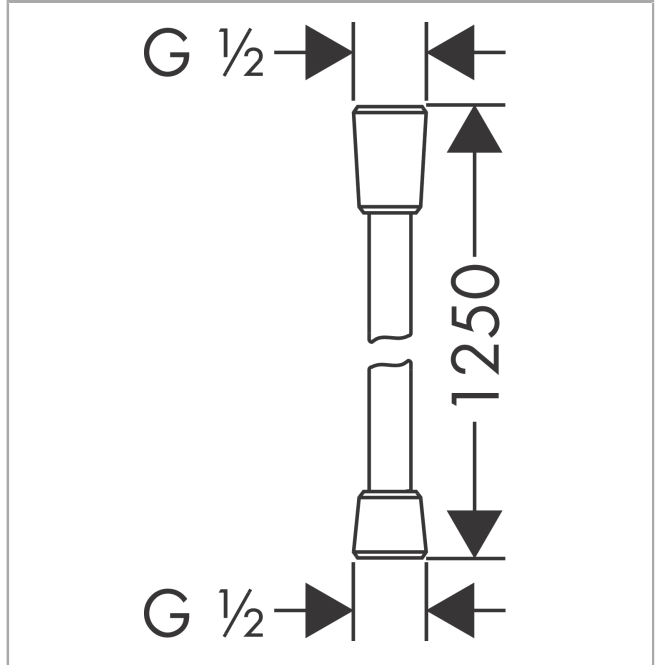

**Comfortflex**  
**Shower hose 125 cm**

Surfaces: **Chrome** Article Number: **28167000**

**Description**

**product features**

- high-quality shower hose with metal effect
- with plastic coating, easy to clean
- shower hose length: 1.25 m
- pivot connector prevent hose from tangling
- kink-protected
- connection thread: G ½

**Certificates**

**Product image**

**Scale drawing**

**Comfortflex**  
**Shower hose 125 cm**

Surfaces: **Chrome** Article Number: **28167000**

## Exploded Drawing

Year of production: >10/16

**Comfortflex**  
**Shower hose 125 cm**  
Surfaces: **Chrome** Article Number: **28167000**

#### Spare part list

Year of production: >10/16

Pos.	Description	Article Number	Price	PU
1	seal	98058000	€ 3,21	1